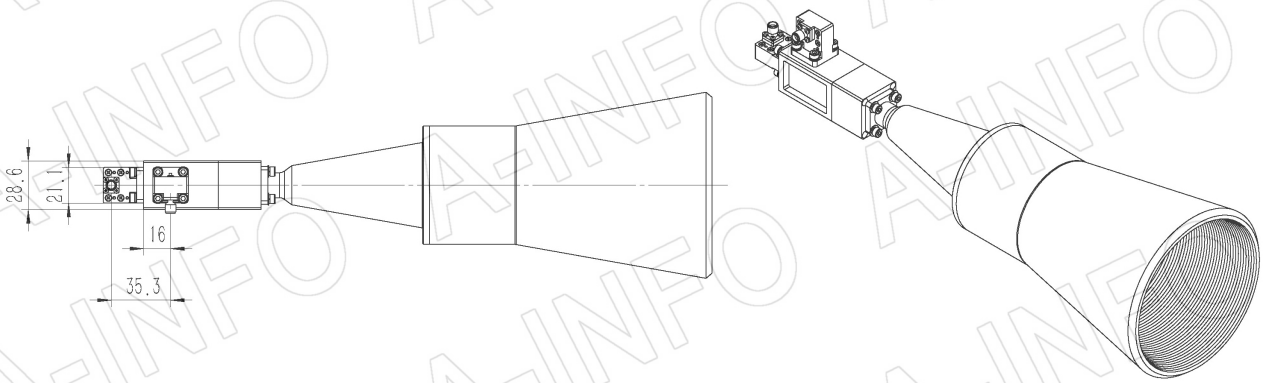

2.92mm-Female Output (P/N: LB-CH-34-25-T16-C-KF)

AINFO Inc.

China(Beijing): Tel: (+86) 10-6266-7326,
China(Chengdu): Tel: (+86) 28-8519-2786,
USA : Tel: (+1) 949-639-9688,

(+86) 10-6266-7327 Fax: (+86) 10-6266-7379
(+86) 28-8519-3044 Fax: (+86) 28-8519-3068
(+1) 949-639-9608 Fax: (+1) 949-639-9670

Website: www.ainfoinc.com
Email: sales@ainfoinc.com