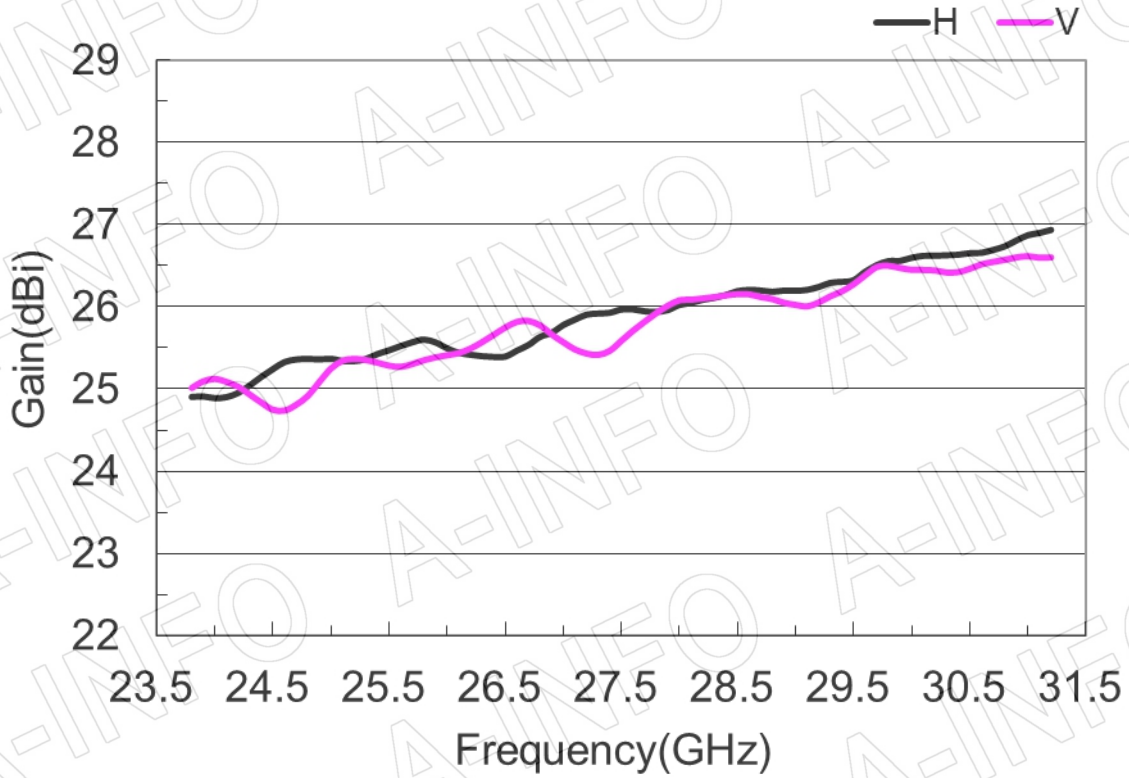

Test Results

1. Gain & Antenna Factor