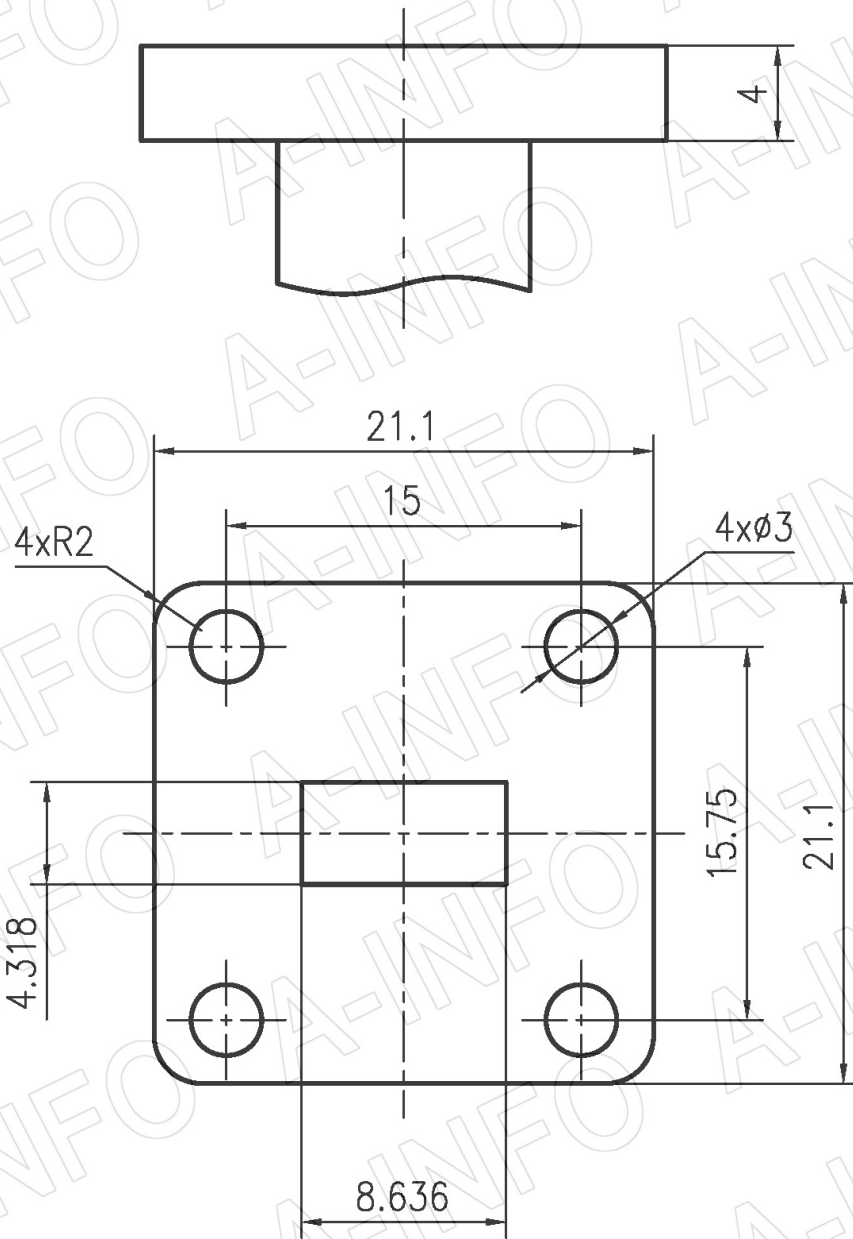

Flange Drawing (Size: mm)

FBP260

AINFO Inc.

China(Beijing): Tel: (+86) 10-6266-7326,
China(Chengdu): Tel: (+86) 28-8519-2786,
USA: Tel: (+1) 949-639-9688,

Page 3 of 10

(+86) 10-6266-7327 Fax: (+86) 10-6266-7379
(+86) 28-8519-3044 Fax: (+86) 28-8519-3068
(+1) 949-639-9608 Fax: (+1) 949-639-9670

Website: www.ainfoinc.com
Email: sales@ainfoinc.com