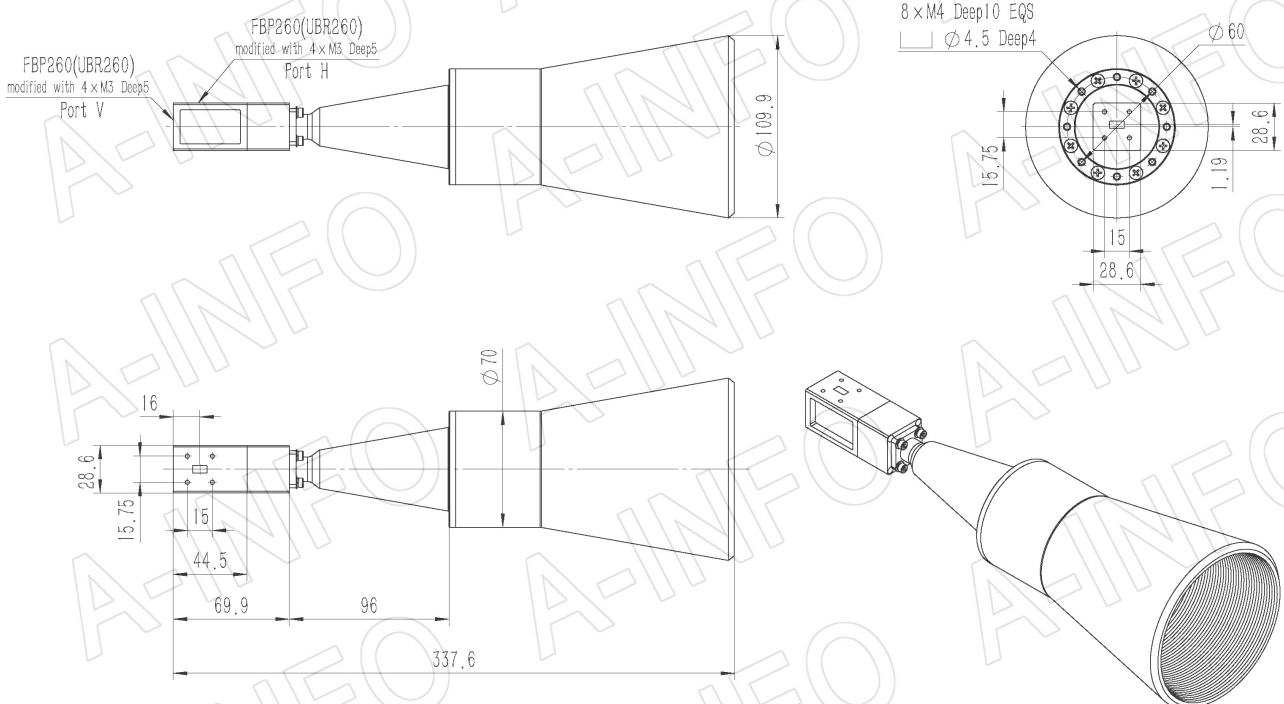

For reference only. See data sheet for the detailed specifications.

Technical Specification

Frequency Range(GHz)	23.8 – 31.2	
Waveguide	WR34	
Gain(dBi)	25 Typ.	
Polarization	Dual Linear	
3dB Beamwidth(deg)	E Plane:	9 Typ.
	H Plane:	9 Typ.
Cross Pol. Isolation(dB)	45 Typ.	
Port to Port Isolation(dB)	45 Typ. ; 35 Min.	
VSWR	A Type:	1.50:1 Typ.
	C Type:	1.60:1 Typ.
Output	A Type:	FBP260(UBR260) (modified with 4xM3 D5)
	C Type:	2.92mm-Female
Material	Al	
Finish	Gold Plated and Silver Plated, Gray Paint	
Size(mm)	A Type:	109.9 x 109.9 x 337.6
	C Type:	109.9 x 109.9 x 361.6
Net Weight(Kg)	A Type:	1.15 Around
	C Type:	1.25 Around

Outline Drawing (Size: mm)

FBP260 Output (P/N: LB-CH-34-25-T16-A)

AINFO Inc.

China(Beijing): Tel: (+86) 10-6266-7326,
China(Chengdu): Tel: (+86) 28-8519-2786,
USA: Tel: (+1) 949-639-9688,

Page 1 of 10

(+86) 10-6266-7327 Fax: (+86) 10-6266-7379
(+86) 28-8519-3044 Fax: (+86) 28-8519-3068
(+1) 949-639-9608 Fax: (+1) 949-639-9670