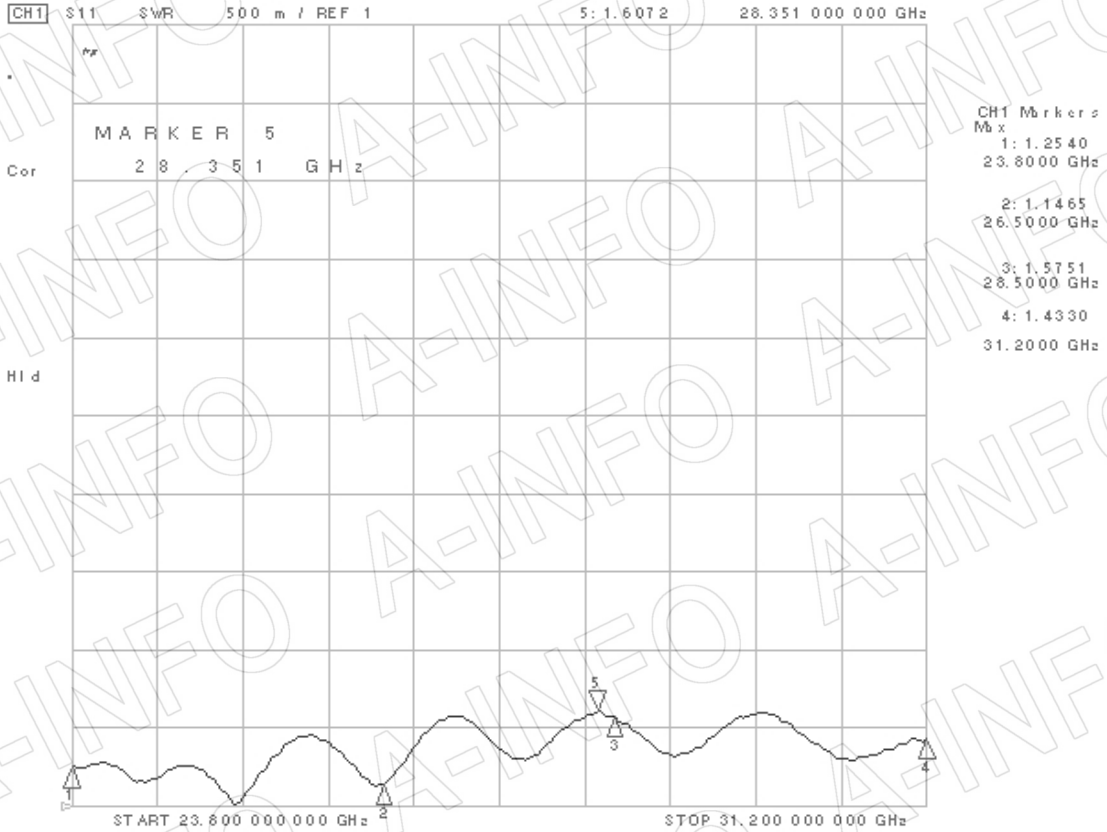

Website: www.ainfoinc.com
Email: sales@ainfoinc.com

Test Results

1. Gain & Antenna Factor

2. Cross Polarization Isolation

3. Port to Port Isolation

4. VSWR_A Type

Port-H

Port-V