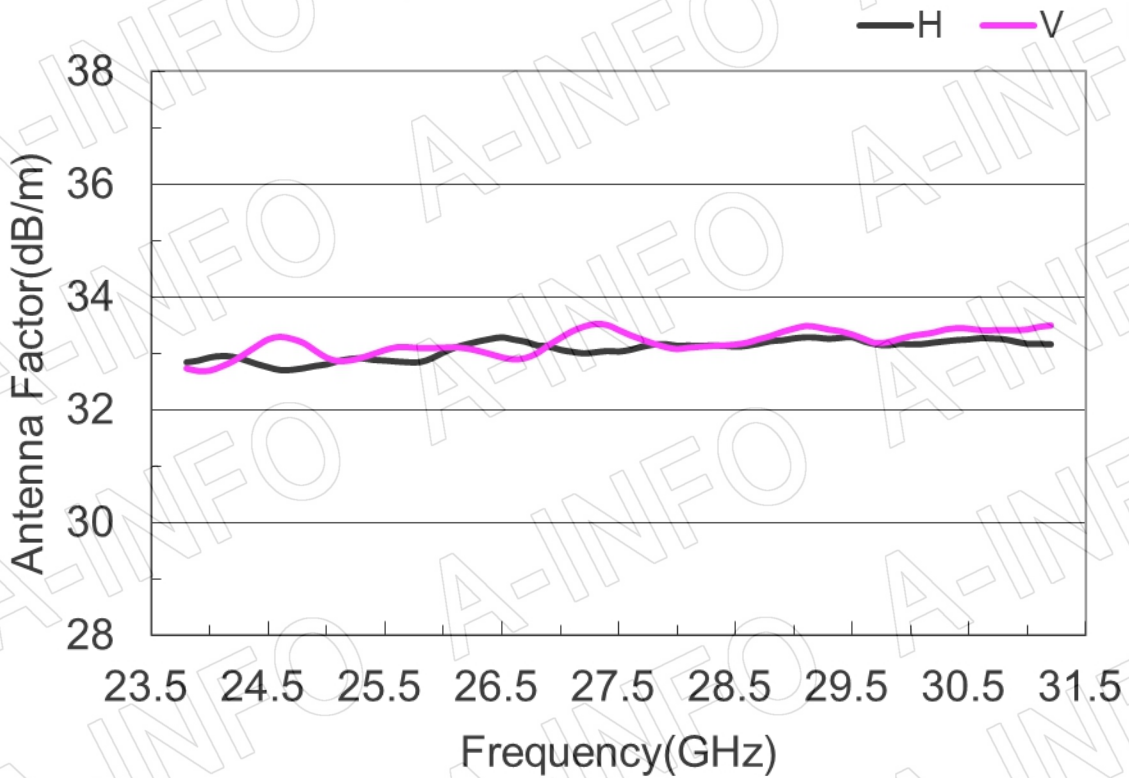

Test Results

1. Gain & Antenna Factor