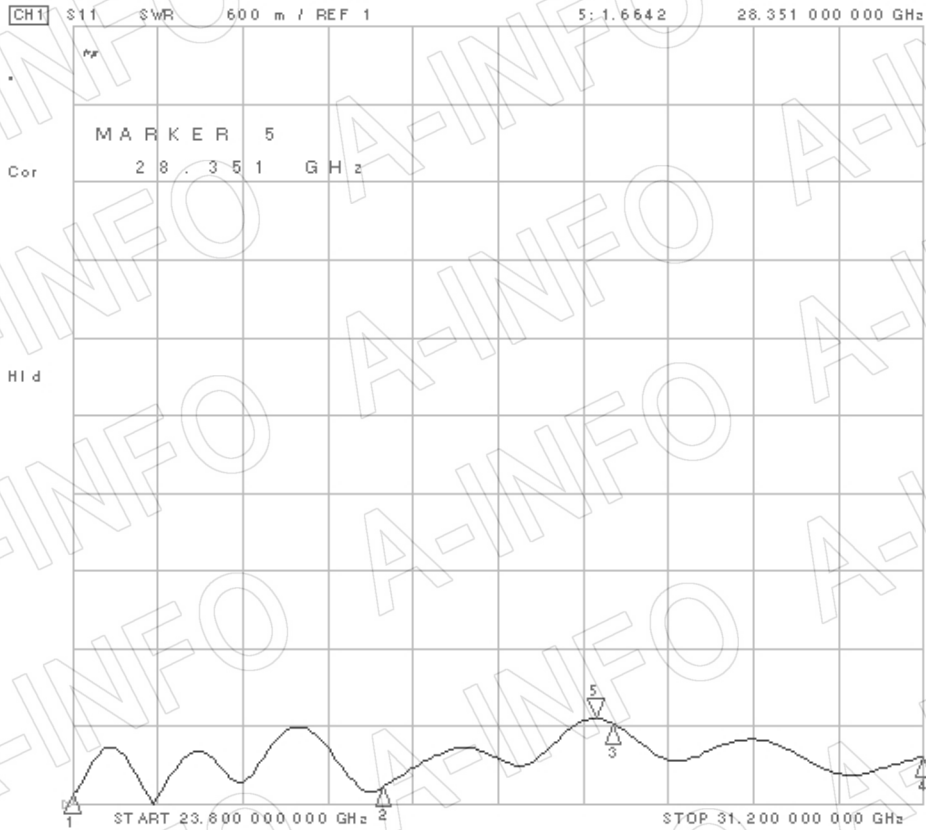

VSWR_C Type Port-H