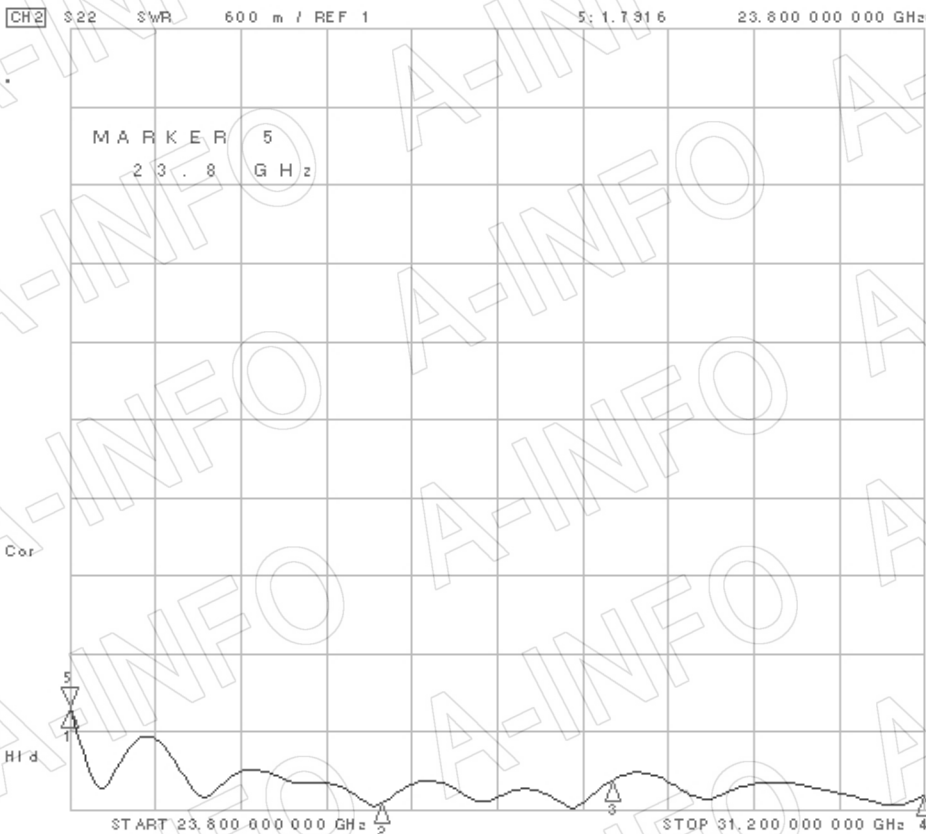

VSWR_C Type Port-H

Port-V