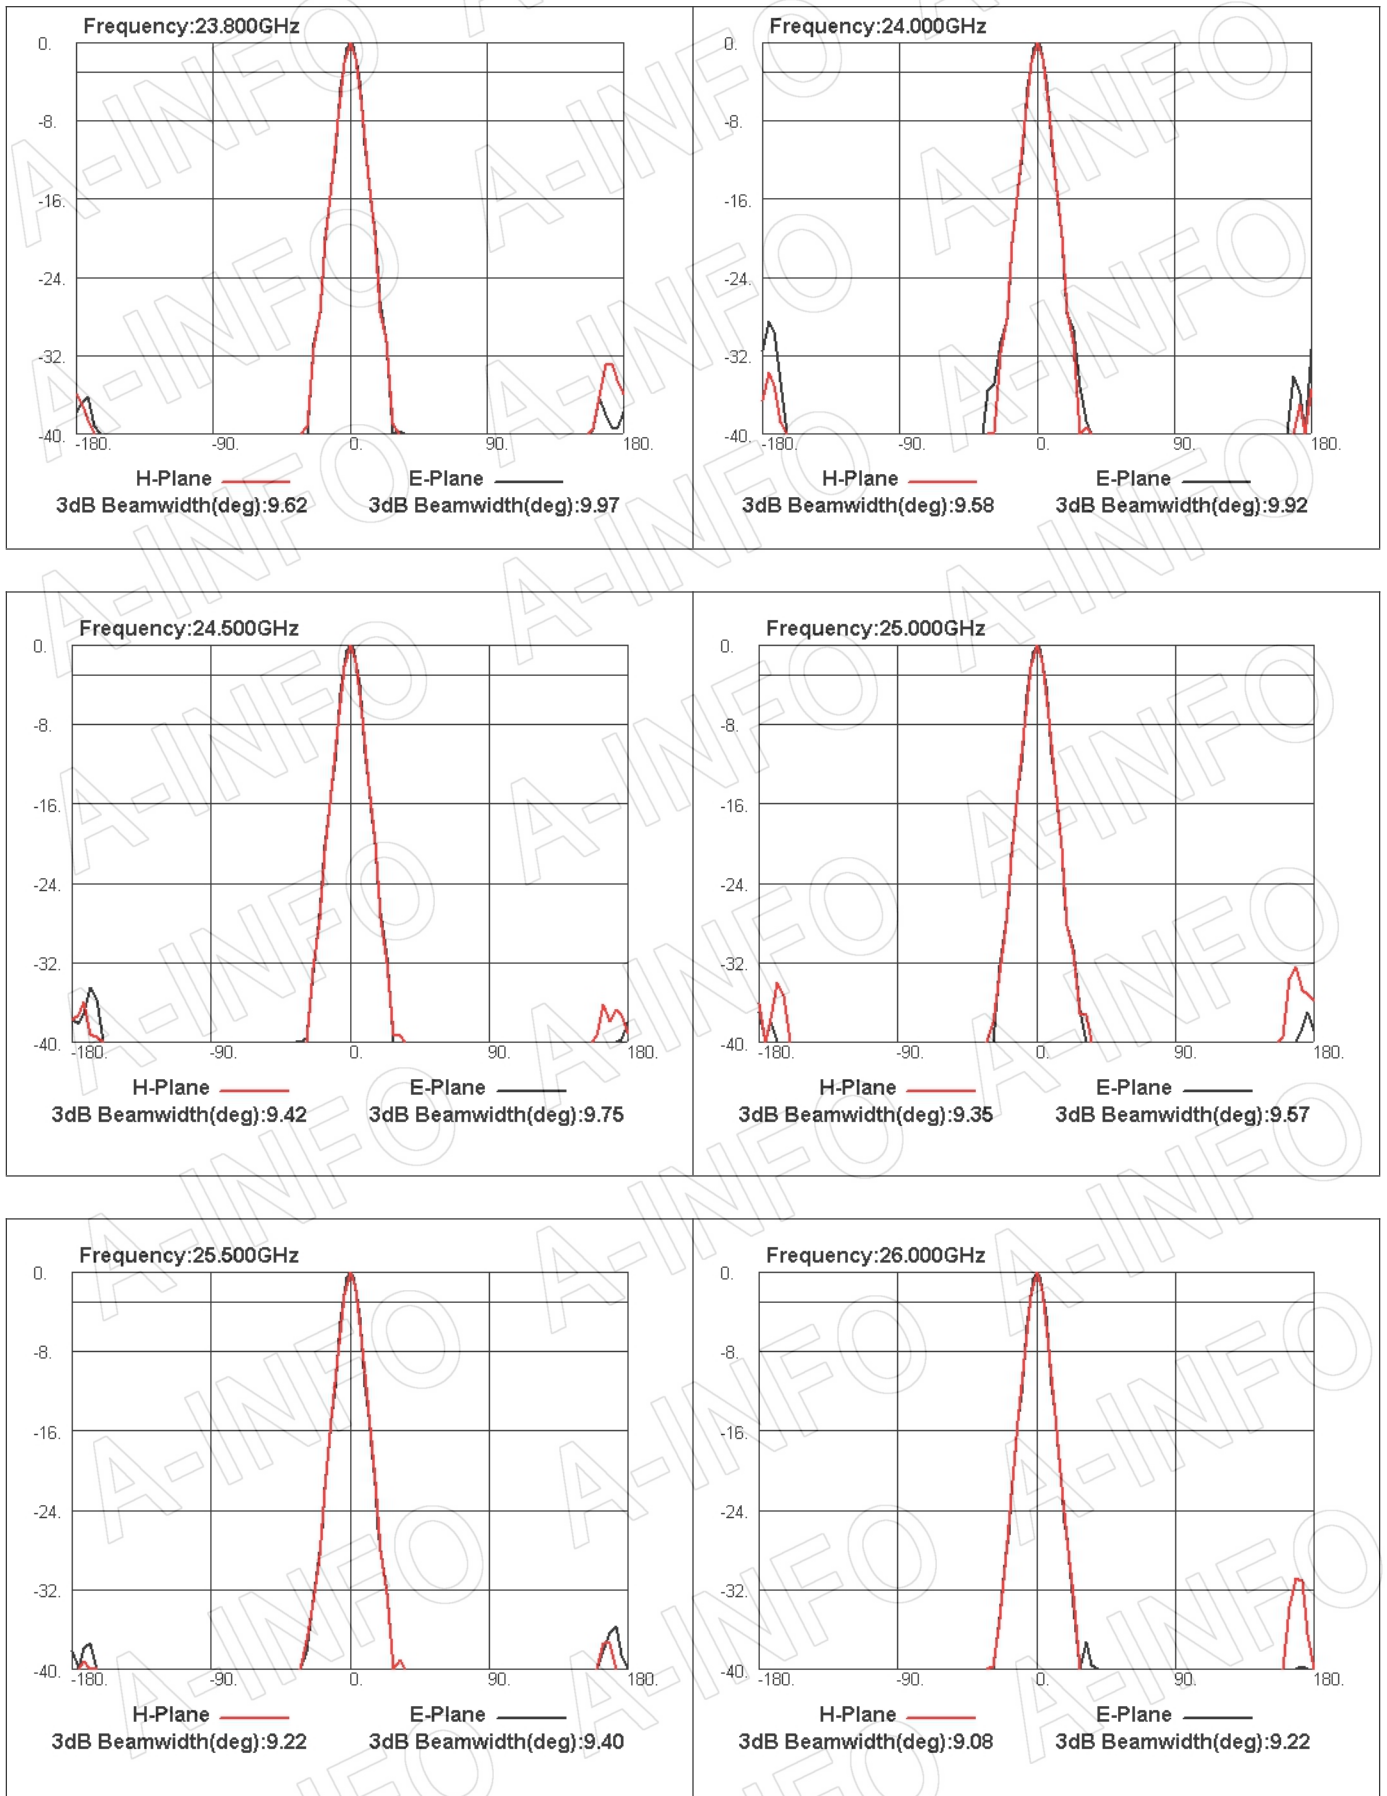

5. Pattern

AINFO Inc.

China(Beijing): Tel: (+86) 10-6266-7326,
China(Chengdu): Tel: (+86) 28-8519-2786,
USA : Tel: (+1) 949-639-9688,

Page 8 of 10

(+86) 10-6266-7327 Fax: (+86) 10-6266-7379
(+86) 28-8519-3044 Fax: (+86) 28-8519-3068
(+1) 949-639-9608 Fax: (+1) 949-639-9670

Website: www.ainfoinc.com
Email: sales@ainfoinc.com