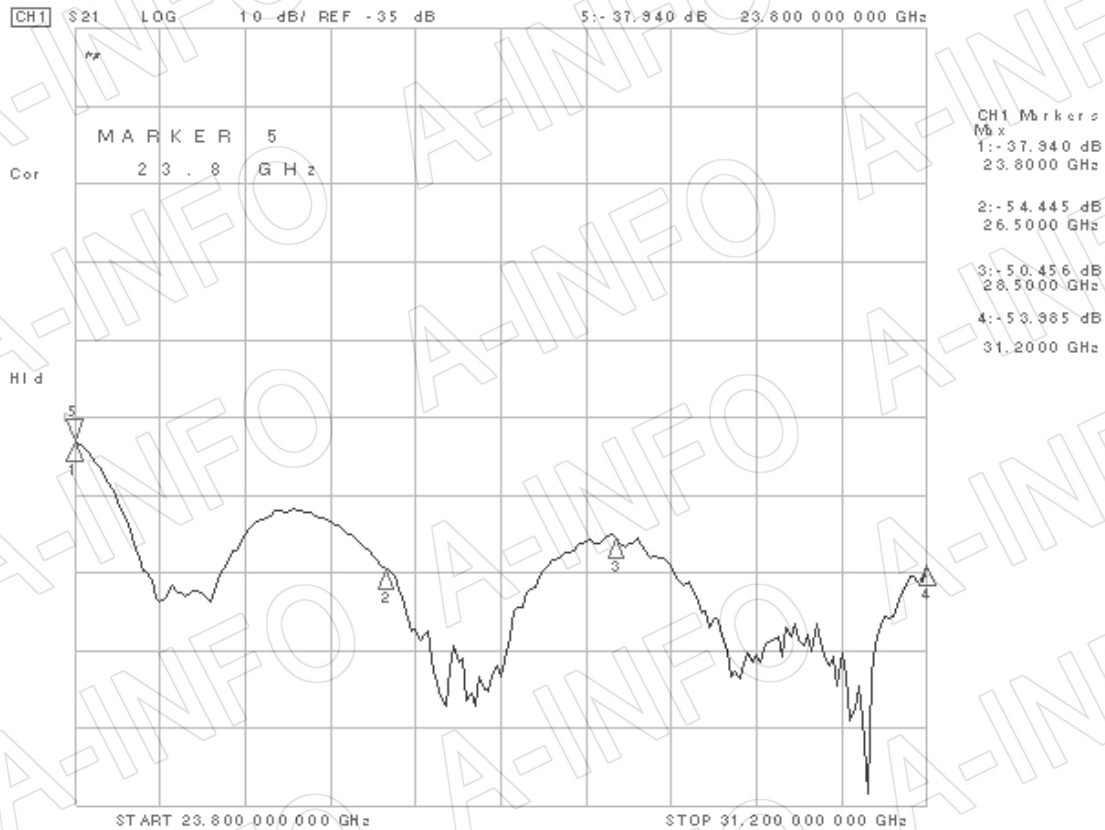

Website: www.ainfoinc.com
Email: sales@ainfoinc.com

Test Results

1. Gain & Antenna Factor

2. Cross Polarization Isolation

3. Port to Port Isolation

4. VSWR_A Type

Port-H

Port-V