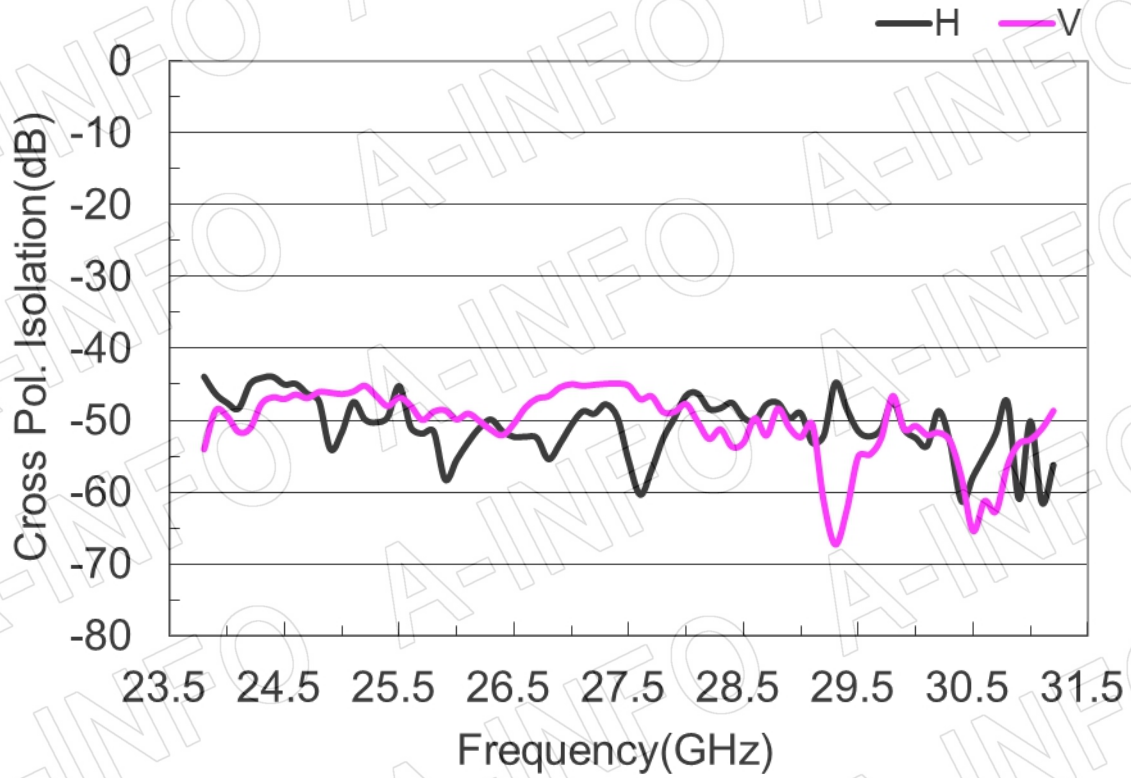

2. Cross Polarization Isolation