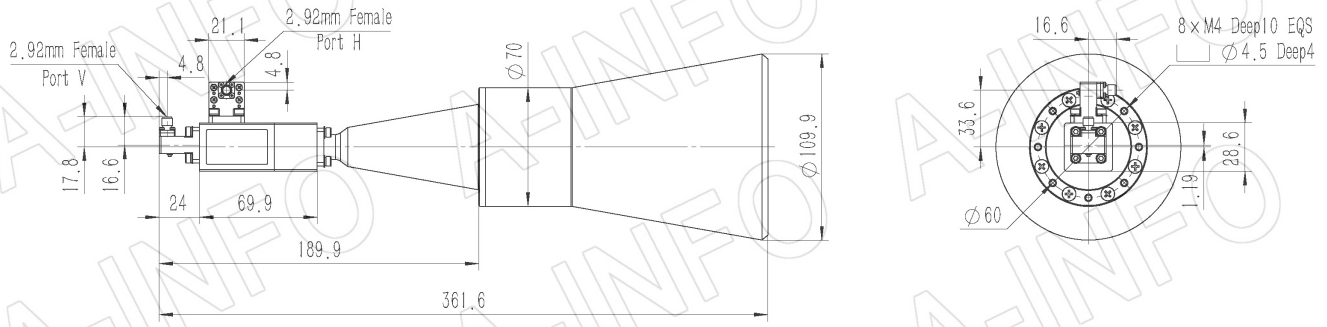

2.92mm-Female Output (P/N: LB-CH-34-25-T16-C-KF)

AINFO Inc.

China(Beijing): Tel: (+86) 10-6266-7326,
China(Chengdu): Tel: (+86) 28-8519-2786,
USA : Tel: (+1) 949-639-9688,

(+86) 10-6266-7327 Fax: (+86) 10-6266-7379
(+86) 28-8519-3044 Fax: (+86) 28-8519-3068
(+1) 949-639-9608 Fax: (+1) 949-639-9670

Website: www.ainfoinc.com
Email: sales@ainfoinc.com