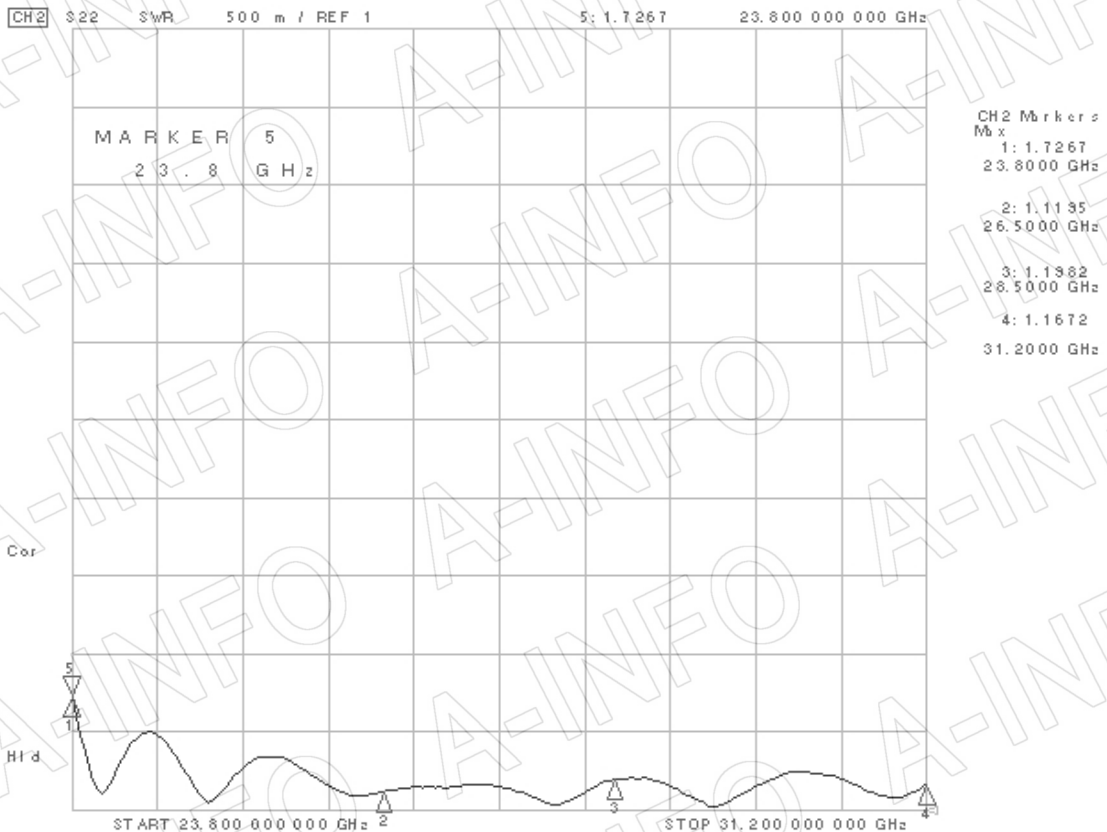

Website: www.ainfoinc.com
Email: sales@ainfoinc.com

Test Results

1. Gain & Antenna Factor

2. Cross Polarization Isolation

3. Port to Port Isolation

4. VSWR_A Type

Port-H

Port-V